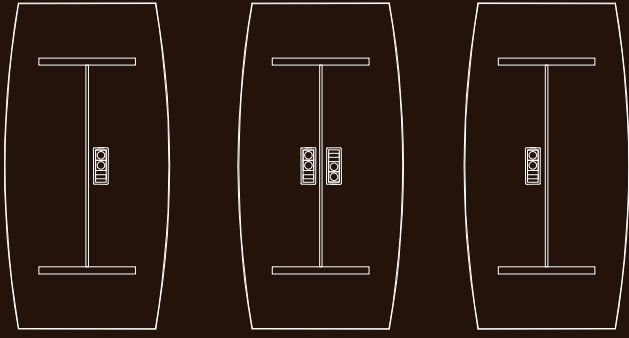

CANADIAN OAK

LOWLAND NUT

CHESTNUT

mediaport arrangement

STATUS is the classic office furniture adapted to the new trends and needs dictated by the development of new technologies. Both desks and conference tables have discreetly built in mediaports. Elegance goes hand in hand with the utility.

The collection is completed by additional elements, making your office feel complete. Containers, cabinets and conference tables are specially designed to create a perfectly composed integrity.

X01
2000x970x760